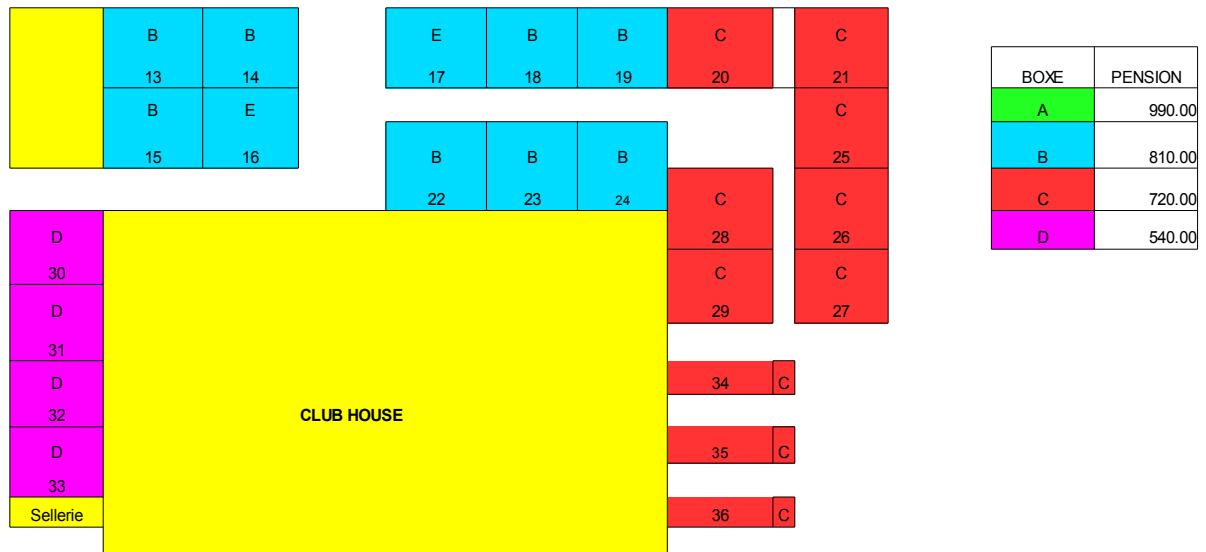

Price list for boxes valid from March 1st, 2011

- (A) Box with terrace** **CHF 990.00**
- (B) Box for horse** **CHF 810.00**
- (C) Box for pony** **CHF 720.00**
- (D) Box for Shetland** **CHF 540.00**

These prices include hay, straw, food, etc. The horses are going every day to the parc except week-ends and bank holliday.

VAT 8 % included.

A	A	A	A		A	A	A	A	A	A	A	A	A
1	2	3	4		5	6	7	8	9	10	11	12	

Map of the Ecuries de Marnex